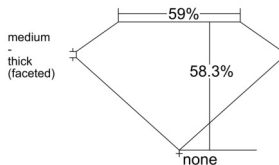

GIA®

FACSIMILE

GIA REPORT 5546509243

Verify this report at GIA.edu

GIA NATURAL DIAMOND DOSSIER®

January 27, 2026
GIA Report Number 5546509243
Shape and Cutting Style ..... Heart Brilliant
Measurements ..... 5.38 x 5.88 x 3.43 mm

GRADING RESULTS

Carat Weight ..... 0.64 carat
Color Grade I
Clarity Grade SI1

ADDITIONAL GRADING INFORMATION

Polish ..... Excellent
Symmetry ..... Very Good
Fluorescence ..... Faint
Clarity Characteristics ..... Twinning Wisp
Inscription(s): GIA 5546509243

PROPORTIONS

Profile not to actual proportions

GRADING SCALES

GIA COLOR SCALE		GIA CLARITY SCALE			
COLORLESS	D	VERY VERY SLIGHTLY INCLUDED	FLAWLESS		
	E		INTERNALLY FLAWLESS		
	F	VERY SLIGHTLY INCLUDED	VVS₁		
	G		VVS₂		
	H		VS₁		
	NEAR COLORLESS	I	SLIGHTLY INCLUDED	VS₂	
		J		SI₁	
		FAINT	K	INCLUDED	SI₂
			L		I₁
			M		I₂
VERT LIGHT	N	INCLUDED	I₃		
	O				
	P				
	Q				
	R				
LIGHT	S				
	T				
	U				
	V				
	W				
	Z