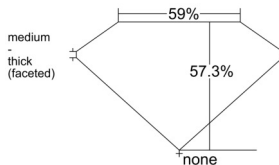

GIA®

FACSIMILE

GIA REPORT 5546481509

Verify this report at GIA.edu

GIA NATURAL DIAMOND DOSSIER®

January 20, 2026
GIA Report Number 5546481509
Shape and Cutting Style ..... Heart Brilliant
Measurements ..... 4.90 x 5.62 x 3.22 mm

GRADING RESULTS

Carat Weight ..... 0.51 carat
Color Grade ..... F
Clarity Grade VS1

ADDITIONAL GRADING INFORMATION

Polish ..... Excellent
Symmetry ..... Excellent
Fluorescence ..... None
Clarity Characteristics ..... Cloud
Inscription(s): GIA 5546481509

PROPORTIONS

Profile not to actual proportions

GRADING SCALES

GIA COLOR SCALE		GIA CLARITY SCALE	
COLORLESS	D	VERY VERY SLIGHTLY INCLUDED	FLAWLESS
	E		INTERNALLY FLAWLESS
	F		VVS₁
	G		VVS₂
	H		VS₁
	I		VS₂
	J		SI₁
	K		SI₂
	L		I₁
	M		I₂
NEAR COLORLESS	N	SLIGHTLY INCLUDED	I₃
	O		
	P		
	Q		
FAINT	R		
	S		
	T		
	U		
VERT LIGHT	V		
	W		
	X		
	Y		
LIGHT	Z