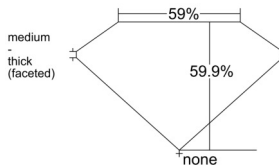

GIA®

FACSIMILE

GIA REPORT 5546480087

Verify this report at GIA.edu

GIA NATURAL DIAMOND DOSSIER®

January 21, 2026
GIA Report Number 5546480087
Shape and Cutting Style ..... Heart Brilliant
Measurements ..... 4.70 x 5.47 x 3.27 mm

GRADING RESULTS

Carat Weight ..... 0.50 carat
Color Grade ..... E
Clarity Grade VS1

ADDITIONAL GRADING INFORMATION

Polish ..... Excellent
Symmetry ..... Good
Fluorescence ..... Medium Blue
Clarity Characteristics ..... Cavity, Crystal, Pinpoint
Inscription(s): GIA 5546480087

PROPORTIONS

Profile not to actual proportions

GRADING SCALES

GIA COLOR SCALE		GIA CLARITY SCALE			
COLORLESS	D	VERY VERY SLIGHTLY INCLUDED	FLAWLESS		
	E		INTERNALLY FLAWLESS		
	F	VERY SLIGHTLY INCLUDED	VVS₁		
	G		VVS₂		
	H		VS₁		
	NEAR COLORLESS	I	SLIGHTLY INCLUDED	VS₂	
		J		S₁	
		FAINT	K	INCLUDED	S₂
			L		I₁
			M		I₂
VERT LIGHT	N	LIGHT	I₃		
	O				
	P				
	Q				
	R