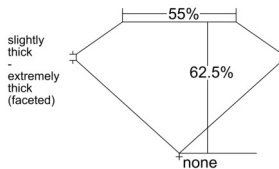

GIA®

FACSIMILE

GIA REPORT 5546458417

Verify this report at GIA.edu

GIA NATURAL DIAMOND DOSSIER®

January 16, 2026
GIA Report Number 5546458417
Shape and Cutting Style ..... Heart Brilliant
Measurements ..... 4.56 x 5.26 x 3.29 mm

GRADING RESULTS

Carat Weight ..... 0.47 carat
Color Grade ..... J
Clarity Grade VS2

ADDITIONAL GRADING INFORMATION

Polish ..... Very Good
Symmetry ..... Very Good
Fluorescence ..... None
Clarity Characteristics ..... Cloud, Crystal, Feather
Inscription(s): GIA 5546458417

PROPORTIONS

Profile not to actual proportions

GRADING SCALES

GIA COLOR SCALE		GIA CLARITY SCALE			
COLORLESS	D	VERY VERY SLIGHTLY INCLUDED	FLAWLESS		
	E		INTERNALLY FLAWLESS		
	F	VERY SLIGHTLY INCLUDED	VVS₁		
	G		VVS₂		
	H		VS₁		
	NEAR COLORLESS	I	SLIGHTLY INCLUDED	VS₂	
		J		SI₁	
		FAINT	K	INCLUDED	SI₂
			L		I₁
			M		I₂
VERT LIGHT	N	LIGHT	I₃		
	O				
	P				
	Q				
	R