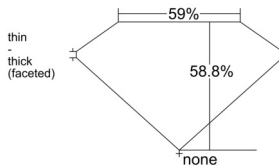

GIA®

FACSIMILE

GIA REPORT 5546450787

Verify this report at GIA.edu

GIA NATURAL DIAMOND DOSSIER®

January 16, 2026
GIA Report Number 5546450787
Shape and Cutting Style ..... Heart Brilliant
Measurements ..... 4.79 x 5.57 x 3.27 mm

GRADING RESULTS

Carat Weight ..... 0.51 carat
Color Grade ..... G
Clarity Grade VS2

ADDITIONAL GRADING INFORMATION

Polish ..... Excellent
Symmetry ..... Very Good
Fluorescence ..... None
Clarity Characteristics ..... Cloud, Crystal, Feather
Inscription(s): GIA 5546450787

PROPORTIONS

Profile not to actual proportions

GRADING SCALES

GIA COLOR SCALE		GIA CLARITY SCALE			
COLORLESS	D	VERY VERY SLIGHTLY INCLUDED	FLAWLESS		
	E		INTERNALLY FLAWLESS		
	F	VERY SLIGHTLY INCLUDED	VVS₁		
	G		VVS₂		
	H		VS₁		
	NEAR COLORLESS	I	SLIGHTLY INCLUDED	VS₂	
		J		SI₁	
		FAINT	K	INCLUDED	SI₂
			L		I₁
			M		I₂
VERT LIGHT	N	INCLUDED	I₃		
	O				
	P				
	Q				
	R				
LIGHT	S				
	T				
	U				
	V				
	W				
X					
Y					
Z