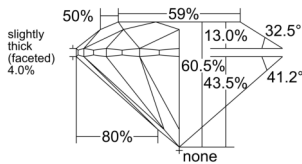

GIA®

FACSIMILE

GIA REPORT 5546447420

Verify this report at GIA.edu

GIA NATURAL DIAMOND DOSSIER®

January 16, 2026
GIA Report Number 5546447420
Shape and Cutting Style ..... Round Brilliant
Measurements ..... 3.87 - 3.88 x 2.34 mm

GRADING RESULTS

Carat Weight ..... 0.21 carat
Color Grade ..... D
Clarity Grade VS1
Cut Grade ..... Excellent

ADDITIONAL GRADING INFORMATION

Polish ..... Excellent
Symmetry ..... Excellent
Fluorescence ..... Faint
Clarity Characteristics ..... Cloud, Pinpoint
Inscription(s): GIA 5546447420

PROPORTIONS

Profile to actual proportions