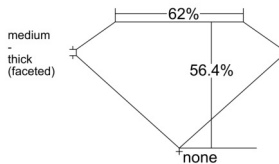

GIA®

FACSIMILE

GIA REPORT 5546446737

Verify this report at GIA.edu

GIA NATURAL DIAMOND DOSSIER®

January 16, 2026
GIA Report Number 5546446737
Shape and Cutting Style ..... Heart Brilliant
Measurements ..... 5.06 x 5.92 x 3.34 mm

GRADING RESULTS

Carat Weight ..... 0.60 carat
Color Grade I
Clarity Grade VS1

ADDITIONAL GRADING INFORMATION

Polish ..... Very Good
Symmetry ..... Very Good
Fluorescence ..... None
Clarity Characteristics..... Feather, Cloud, Indented Natural
Inscription(s): GIA 5546446737

PROPORTIONS

Profile not to actual proportions

GRADING SCALES

GIA COLOR SCALE		GIA CLARITY SCALE			
COLORLESS	D	VERY VERY SLIGHTLY INCLUDED	FLAWLESS		
	E		INTERNALLY FLAWLESS		
	F	VERY SLIGHTLY INCLUDED	VVS₁		
	G		VVS₂		
	H		VS₁		
	NEAR COLORLESS	I	SLIGHTLY INCLUDED	VS₂	
		J		SI₁	
		FAINT	K	INCLUDED	SI₂
			L		I₁
			M		I₂
VERT LIGHT	N	INCLUDED	I₃		
	O				
	P				
	Q				
	R				
LIGHT	S				
	T				
	U				
	V				
	W				
X					
Y					
Z