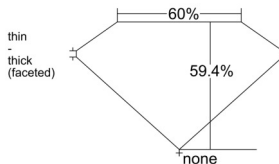

GIA®

FACSIMILE

GIA REPORT 5546439814

Verify this report at GIA.edu

GIA NATURAL DIAMOND DOSSIER®

January 13, 2026
GIA Report Number 5546439814
Shape and Cutting Style ..... Heart Brilliant
Measurements ..... 4.40 x 5.11 x 3.04 mm

GRADING RESULTS

Carat Weight ..... 0.40 carat
Color Grade ..... E
Clarity Grade VS1

ADDITIONAL GRADING INFORMATION

Polish ..... Excellent
Symmetry ..... Very Good
Fluorescence ..... Faint
Clarity Characteristics..... Crystal, Cavity, Needle, Pinpoint
Inscription(s): GIA 5546439814

PROPORTIONS

Profile not to actual proportions

GRADING SCALES

GIA COLOR SCALE		GIA CLARITY SCALE			
COLORLESS	D	VERY VERY SLIGHTLY INCLUDED	FLAWLESS		
	E		INTERNALLY FLAWLESS		
	F	VERY SLIGHTLY INCLUDED	VVS₁		
	G		VVS₂		
	H		VS₁		
	NEAR COLORLESS	I	SLIGHTLY INCLUDED	VS₂	
		J		SI₁	
		FAINT	K	INCLUDED	SI₂
			L		I₁
			M		I₂
VERT LIGHT	N	INCLUDED	I₃		
	O				
	P				
	Q				
	R				
LIGHT	S				
	T				
	U				
	V				
	W				
X					
Y					
Z