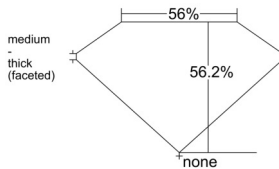

GIA®

FACSIMILE

GIA REPORT 5546437396

Verify this report at GIA.edu

GIA NATURAL DIAMOND DOSSIER®

January 13, 2026
GIA Report Number 5546437396
Shape and Cutting Style ..... Heart Brilliant
Measurements ..... 4.92 x 5.64 x 3.17 mm

GRADING RESULTS

Carat Weight ..... 0.51 carat
Color Grade ..... H
Clarity Grade VS1

ADDITIONAL GRADING INFORMATION

Polish ..... Very Good
Symmetry ..... Excellent
Fluorescence ..... None
Clarity Characteristics ..... Feather, Pinpoint
Inscription(s): GIA 5546437396

PROPORTIONS

Profile not to actual proportions

GRADING SCALES

GIA COLOR SCALE		GIA CLARITY SCALE			
COLORLESS	D	VERY VERY SLIGHTLY INCLUDED	FLAWLESS		
	E		INTERNALLY FLAWLESS		
	F	VERY SLIGHTLY INCLUDED	VVS₁		
	G		VVS₂		
	H		VS₁		
	NEAR COLORLESS	I	SLIGHTLY INCLUDED	VS₂	
		J		SI₁	
		FAINT	K	INCLUDED	SI₂
			L		I₁
			M		I₂
VERT LIGHT	N	INCLUDED	I₃		
	O				
	P				
	Q				
	R				
	S				
	T				
LIGHT	U				
	V				
	W				
	X				
Y					
Z