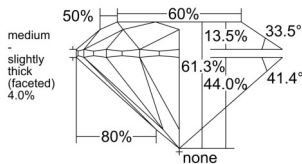

GIA®

FACSIMILE

GIA REPORT 5546429513

Verify this report at GIA.edu

GIA NATURAL DIAMOND DOSSIER®

January 13, 2026
GIA Report Number 5546429513
Shape and Cutting Style ..... Round Brilliant
Measurements ..... 4.86 - 4.88 x 2.99 mm

GRADING RESULTS

Carat Weight ..... 0.43 carat
Color Grade ..... E
Clarity Grade VS1
Cut Grade ..... Excellent

ADDITIONAL GRADING INFORMATION

Polish ..... Excellent
Symmetry ..... Excellent
Fluorescence ..... None
Clarity Characteristics..... Cloud, Crystal, Feather, Pinpoint
Inscription(s): GIA 5546429513

PROPORTIONS

Profile to actual proportions