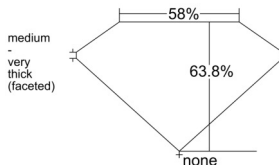

GIA®

FACSIMILE

GIA REPORT 5546408334

Verify this report at GIA.edu

GIA NATURAL DIAMOND DOSSIER®

January 09, 2026
GIA Report Number 5546408334
Shape and Cutting Style ..... Heart Brilliant
Measurements ..... 4.96 x 5.82 x 3.71 mm

GRADING RESULTS

Carat Weight ..... 0.60 carat
Color Grade ..... J
Clarity Grade VVS2

ADDITIONAL GRADING INFORMATION

Polish ..... Excellent
Symmetry ..... Excellent
Fluorescence ..... None
Clarity Characteristics ..... Feather, Pinpoint
Inscription(s): GIA 5546408334

PROPORTIONS

Profile not to actual proportions

GRADING SCALES

GIA COLOR SCALE		GIA CLARITY SCALE	
COLORLESS	D	VERY VERY SLIGHTLY INCLUDED	FLAWLESS
	E		INTERNALLY FLAWLESS
	F		VVS₁
	G		VVS₂
	H		VS₁
	I		VS₂
	J		SI₁
	K		SI₂
	L		I₁
	M		I₂
NEAR COLORLESS	N	SLIGHTLY INCLUDED	I₃
	O		
	P		
	Q		
FAINT	R		
	S		
	T		
	U		
VERT LIGHT	V		
	W		
	X		
	Y		
LIGHT	Z