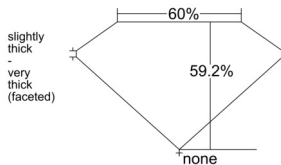

GIA®

FACSIMILE

GIA REPORT 5546398288

Verify this report at GIA.edu

GIA NATURAL DIAMOND DOSSIER®

January 08, 2026
GIA Report Number 5546398288
Shape and Cutting Style ..... Heart Brilliant
Measurements ..... 5.54 x 6.36 x 3.77 mm

GRADING RESULTS

Carat Weight ..... 0.76 carat
Color Grade ..... J
Clarity Grade VVS2

ADDITIONAL GRADING INFORMATION

Polish ..... Excellent
Symmetry ..... Excellent
Fluorescence ..... None
Clarity Characteristics ..... Needle, Pinpoint
Inscription(s): GIA 5546398288

PROPORTIONS

Profile not to actual proportions

GRADING SCALES

GIA COLOR SCALE		GIA CLARITY SCALE	
COLORLESS	D	VERY VERY SLIGHTLY INCLUDED	FLAWLESS
	E		INTERNALLY FLAWLESS
	F		VVS₁
	G		VVS₂
	H		VS₁
	I		VS₂
	J		SI₁
	K		SI₂
	L		I₁
	M		I₂
NEAR COLORLESS	N	SLIGHTLY INCLUDED	I₃
	O		
	P		
	Q		
FAINT	R		
	S		
	T		
	U		
VERT LIGHT	V		
	W		
	X		
	Y		
LIGHT	Z