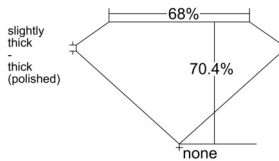

GIA®

FACSIMILE

GIA REPORT 5546395691

Verify this report at GIA.edu

GIA NATURAL DIAMOND DOSSIER®

January 07, 2026
GIA Report Number 5546395691
Shape and Cutting Style ..... Emerald Cut
Measurements ..... 5.78 x 4.23 x 2.98 mm

GRADING RESULTS

Carat Weight ..... 0.70 carat
Color Grade I
Clarity Grade VVS1

ADDITIONAL GRADING INFORMATION

Polish ..... Excellent
Symmetry ..... Very Good
Fluorescence ..... Faint
Clarity Characteristics ..... Pinpoint
Inscription(s): GIA 5546395691

PROPORTIONS

Profile not to actual proportions

GRADING SCALES

GIA COLOR SCALE		GIA CLARITY SCALE	
COLORLESS	D	VERY VERY SLIGHTLY INCLUDED	FLAWLESS
	E		INTERNALLY FLAWLESS
	F		VVS₁
	G		VVS₂
	H		VS₁
NEAR COLORLESS	I	VERY SLIGHTLY INCLUDED	VS₂
	J		SI₁
	K		SI₂
	L		I₁
	M		I₂
FAINT	N	INCLUDED	I₃
	O		
	P		
	Q		
	R		
VERT LIGHT	S		
	T		
	U		
	V		
	W		
LIGHT	X		
	Y		
	Z