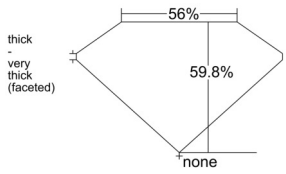

GIA®

FACSIMILE

GIA REPORT 5546380810

Verify this report at GIA.edu

GIA NATURAL DIAMOND DOSSIER®

January 06, 2026
GIA Report Number 5546380810
Shape and Cutting Style ..... Heart Brilliant
Measurements ..... 4.64 x 5.51 x 3.30 mm

GRADING RESULTS

Carat Weight ..... 0.50 carat
Color Grade ..... F
Clarity Grade S11

ADDITIONAL GRADING INFORMATION

Polish ..... Excellent
Symmetry ..... Very Good
Fluorescence ..... None
Clarity Characteristics ..... Crystal, Feather
Inscription(s): GIA 5546380810

PROPORTIONS

Profile not to actual proportions

GRADING SCALES

GIA COLOR SCALE		GIA CLARITY SCALE			
COLORLESS	D	VERY VERY SLIGHTLY INCLUDED	FLAWLESS		
	E		INTERNALLY FLAWLESS		
	F	VERY SLIGHTLY INCLUDED	VVS₁		
	G		VVS₂		
	H		VS₁		
	NEAR COLORLESS	I	SLIGHTLY INCLUDED	VS₂	
		J		S1₁	
		FAINT	K	INCLUDED	S1₂
			L		I₁
			M		I₂
VERT LIGHT	N	LIGHT	I₃		
	O				
	P				
	Q				
	R				
	S				
	T