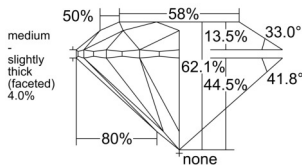

GIA®

FACSIMILE

GIA REPORT 5546370992

Verify this report at GIA.edu

GIA NATURAL DIAMOND DOSSIER®

January 05, 2026
GIA Report Number 5546370992
Shape and Cutting Style ..... Round Brilliant
Measurements ..... 5.07 - 5.11 x 3.16 mm

GRADING RESULTS

Carat Weight ..... 0.50 carat
Color Grade ..... F
Clarity Grade VVS1
Cut Grade ..... Excellent

ADDITIONAL GRADING INFORMATION

Polish ..... Excellent
Symmetry ..... Excellent
Fluorescence ..... None
Clarity Characteristics ..... Pinpoint, Feather
Inscription(s): GIA 5546370992

PROPORTIONS

Profile to actual proportions