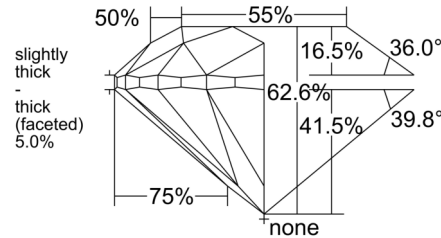

GIA NATURAL DIAMOND GRADING REPORT

January 01, 2026  
 GIA Report Number ..... 5546352943  
 Shape and Cutting Style ..... Round Brilliant  
 Measurements ..... 7.91 - 7.96 x 4.97 mm

GRADING RESULTS

Carat Weight ..... 2.00 carat  
 Color Grade ..... F  
 Clarity Grade ..... SI1  
 Cut Grade ..... Very Good

PROPORTIONS

Profile to actual proportions

CLARITY CHARACTERISTICS

KEY TO SYMBOLS\*

-  Feather
-  Needle
-  Cloud
-  Indented Natural
-  Cavity

\* Red symbols denote internal characteristics (inclusions). Green or black symbols denote external characteristics (blemishes). Diagram is an approximate representation of the diamond, and symbols shown indicate type, position, and approximate size of clarity characteristics. All clarity characteristics may not be shown. Details of finish are not shown.