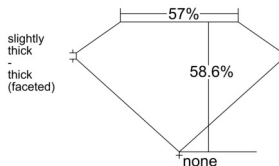

GIA®

FACSIMILE

GIA REPORT 5546350572

Verify this report at GIA.edu

GIA NATURAL DIAMOND DOSSIER®

December 31, 2025
GIA Report Number 5546350572
Shape and Cutting Style ..... Heart Brilliant
Measurements ..... 5.36 x 6.24 x 3.66 mm

GRADING RESULTS

Carat Weight ..... 0.72 carat
Color Grade ..... G
Clarity Grade VS2

ADDITIONAL GRADING INFORMATION

Polish ..... Excellent
Symmetry ..... Excellent
Fluorescence ..... None
Clarity Characteristics ..... Crystal, Cloud
Inspection(s): GIA 5546350572

PROPORTIONS

Profile not to actual proportions

GRADING SCALES

GIA COLOR SCALE		GIA CLARITY SCALE			
COLORLESS	D	VERY VERY SLIGHTLY INCLUDED	FLAWLESS		
	E		INTERNALLY FLAWLESS		
	F	VERY SLIGHTLY INCLUDED	VVS₁		
	G		VVS₂		
	H		VS₁		
	NEAR COLORLESS	I	SLIGHTLY INCLUDED	VS₂	
		J		SI₁	
		FAINT	K	INCLUDED	SI₂
			L		I₁
			M		I₂
VERT LIGHT			N	INCLUDED	I₃
			O		
			P		
	Q				
LIGHT	R				
	S				
	T				
	U				
	V				
	Z