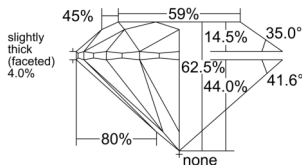

GIA®

FACSIMILE

GIA REPORT 5546350421

Verify this report at GIA.edu

GIA NATURAL DIAMOND DOSSIER®

December 31, 2025
GIA Report Number 5546350421
Shape and Cutting Style ..... Round Brilliant
Measurements ..... 5.08 - 5.11 x 3.19 mm

GRADING RESULTS

Carat Weight ..... 0.51 carat
Color Grade ..... F
Clarity Grade VVS1
Cut Grade ..... Excellent

ADDITIONAL GRADING INFORMATION

Polish ..... Excellent
Symmetry ..... Excellent
Fluorescence ..... None
Clarity Characteristics ..... Pinpoint, Cloud, Feather
Inscription(s): GIA 5546350421

PROPORTIONS

Profile to actual proportions