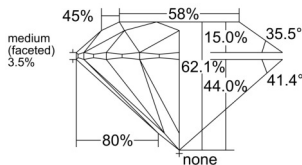

GIA®

FACSIMILE

GIA REPORT 5546339895

Verify this report at GIA.edu

GIA NATURAL DIAMOND DOSSIER®

December 31, 2025
GIA Report Number 5546339895
Shape and Cutting Style ..... Round Brilliant
Measurements ..... 5.40 - 5.43 x 3.36 mm

GRADING RESULTS

Carat Weight ..... 0.60 carat
Color Grade ..... D
Clarity Grade VVS1
Cut Grade ..... Excellent

ADDITIONAL GRADING INFORMATION

Polish ..... Excellent
Symmetry ..... Excellent
Fluorescence ..... Medium Blue
Clarity Characteristics ..... Pinpoint
Inscription(s): GIA 5546339895

PROPORTIONS

Profile to actual proportions