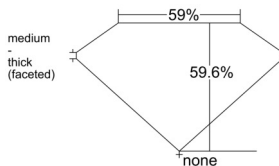

GIA®

FACSIMILE

GIA REPORT 5546333630

Verify this report at GIA.edu

GIA NATURAL DIAMOND DOSSIER®

December 29, 2025
GIA Report Number 5546333630
Shape and Cutting Style ..... Heart Brilliant
Measurements ..... 4.81 x 5.62 x 3.35 mm

GRADING RESULTS

Carat Weight ..... 0.52 carat
Color Grade ..... D
Clarity Grade VS1

ADDITIONAL GRADING INFORMATION

Polish ..... Very Good
Symmetry ..... Very Good
Fluorescence ..... None
Clarity Characteristics ..... Feather, Cloud
Inspection(s): GIA 5546333630

PROPORTIONS

Profile not to actual proportions

GRADING SCALES

GIA COLOR SCALE		GIA CLARITY SCALE	
COLORLESS	D	VERY VERY SLIGHTLY INCLUDED	FLAWLESS
	E		INTERNALLY FLAWLESS
	F		VVS₁
	G		VVS₂
	H		VS₁
	I		VS₂
	J		SI₁
	K		SI₂
	L		I₁
	M		I₂
NEAR COLORLESS	N	SLIGHTLY INCLUDED	I₃
	O		
	P		
	Q		
FAINT	R		
	S		
	T		
	U		
VERT LIGHT	V		
	W		
	X		
	Y		
LIGHT	Z