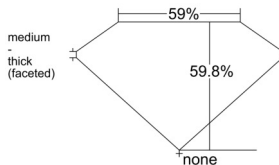

GIA®

FACSIMILE

GIA REPORT 5546322704

Verify this report at GIA.edu

GIA NATURAL DIAMOND DOSSIER®

December 27, 2025
GIA Report Number 5546322704
Shape and Cutting Style ..... Heart Brilliant
Measurements ..... 5.27 x 6.12 x 3.66 mm

GRADING RESULTS

Carat Weight ..... 0.70 carat
Color Grade I
Clarity Grade VS2

ADDITIONAL GRADING INFORMATION

Polish ..... Very Good
Symmetry ..... Excellent
Fluorescence ..... None
Clarity Characteristics ..... Crystal, Cloud
Inscription(s): GIA 5546322704

PROPORTIONS

Profile not to actual proportions

GRADING SCALES

GIA COLOR SCALE		GIA CLARITY SCALE	
COLORLESS	D	VERY VERY SLIGHTLY INCLUDED	FLAWLESS
	E		INTERNALLY FLAWLESS
	F		VVS₁
	G		VVS₂
	H		VS₁
	I		VS₂
	J		SI₁
	K		SI₂
	L		I₁
	M		I₂
NEAR COLORLESS	N	SLIGHTLY INCLUDED	I₃
	O		
	P		
	Q		
FAINT	R		
	S		
	T		
	U		
VERT LIGHT	V		
	W		
	X		
	Y		
LIGHT	Z