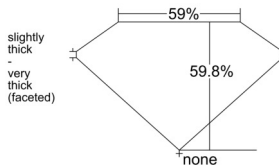

GIA®

FACSIMILE

GIA REPORT 5546322293

Verify this report at GIA.edu

GIA NATURAL DIAMOND DOSSIER®

December 29, 2025
GIA Report Number 5546322293
Shape and Cutting Style ..... Heart Brilliant
Measurements ..... 5.76 x 6.71 x 4.02 mm

GRADING RESULTS

Carat Weight ..... 0.90 carat
Color Grade ..... K
Clarity Grade VVS1

ADDITIONAL GRADING INFORMATION

Polish ..... Excellent
Symmetry ..... Excellent
Fluorescence ..... None
Clarity Characteristics ..... Pinpoint, Feather
Inscription(s): GIA 5546322293

PROPORTIONS

Profile not to actual proportions

GRADING SCALES

GIA COLOR SCALE		GIA CLARITY SCALE			
COLORLESS	D	VERY VERY SLIGHTLY INCLUDED	FLAWLESS		
	E		INTERNALLY FLAWLESS		
	F	VERY SLIGHTLY INCLUDED	VVS₁		
	G		VVS₂		
	H		VS₁		
	NEAR COLORLESS	I	SLIGHTLY INCLUDED	VS₂	
		J		SI₁	
		FAINT	K	INCLUDED	SI₂
			L		I₁
			M		I₂
VERT LIGHT	N	LIGHT	I₃		
	O				
	P				
	Q				
	R