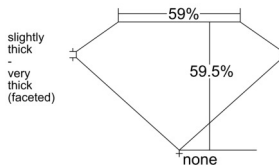

GIA®

FACSIMILE

GIA REPORT 5546321670

Verify this report at GIA.edu

GIA NATURAL DIAMOND DOSSIER®

December 26, 2025
GIA Report Number 5546321670
Shape and Cutting Style ..... Heart Brilliant
Measurements ..... 5.77 x 6.77 x 4.03 mm

GRADING RESULTS

Carat Weight ..... 0.90 carat
Color Grade ..... J
Clarity Grade VS2

ADDITIONAL GRADING INFORMATION

Polish ..... Excellent
Symmetry ..... Excellent
Fluorescence ..... None
Clarity Characteristics ..... Crystal
Inscription(s): GIA 5546321670

PROPORTIONS

Profile not to actual proportions

GRADING SCALES

GIA COLOR SCALE		GIA CLARITY SCALE			
COLORLESS	D	VERY VERY SLIGHTLY INCLUDED	FLAWLESS		
	E		INTERNALLY FLAWLESS		
	F	VERY SLIGHTLY INCLUDED	VVS₁		
	G		VVS₂		
	H		VS₁		
	NEAR COLORLESS	I	SLIGHTLY INCLUDED	VS₂	
		J		SI₁	
		FAINT	K	INCLUDED	SI₂
			L		I₁
			M		I₂
VERT LIGHT			N	INCLUDED	I₃
			O		
			P		
	Q				
LIGHT	R				
	S				
	T				
	U				
	V				
	Z