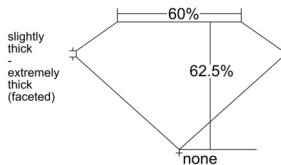

GIA®

FACSIMILE

GIA REPORT 5546313028

Verify this report at GIA.edu

GIA NATURAL DIAMOND DOSSIER®

December 26, 2025
GIA Report Number 5546313028
Shape and Cutting Style ..... Heart Brilliant
Measurements ..... 4.66 x 5.45 x 3.40 mm

GRADING RESULTS

Carat Weight ..... 0.53 carat
Color Grade I
Clarity Grade VS1

ADDITIONAL GRADING INFORMATION

Polish ..... Excellent
Symmetry ..... Excellent
Fluorescence ..... None
Clarity Characteristics ..... Crystal, Pinpoint, Needle
Inscription(s): GIA 5546313028

PROPORTIONS

Profile not to actual proportions

GRADING SCALES

GIA COLOR SCALE		GIA CLARITY SCALE			
COLORLESS	D	VERY VERY SLIGHTLY INCLUDED	FLAWLESS		
	E		INTERNALLY FLAWLESS		
	F	VERY SLIGHTLY INCLUDED	VVS₁		
	G		VVS₂		
	H		VS₁		
	NEAR COLORLESS	I	SLIGHTLY INCLUDED	VS₂	
		J		SI₁	
		FAINT	K	INCLUDED	SI₂
			L		I₁
			M		I₂
VERT LIGHT	N	LIGHT	I₃		
	O				
	P				
	Q				
	R