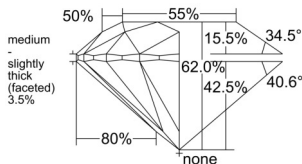

GIA®

FACSIMILE

GIA REPORT 5546305838

Verify this report at GIA.edu

GIA NATURAL DIAMOND DOSSIER®

January 09, 2026
GIA Report Number 5546305838
Shape and Cutting Style ..... Round Brilliant
Measurements ..... 4.51 - 4.53 x 2.80 mm

GRADING RESULTS

Carat Weight ..... 0.35 carat
Color Grade ..... M
Clarity Grade VS1
Cut Grade ..... Excellent

ADDITIONAL GRADING INFORMATION

Polish ..... Excellent
Symmetry ..... Excellent
Fluorescence ..... None
Clarity Characteristics ..... Crystal, Pinpoint
Inscription(s): GIA 5546305838

PROPORTIONS

GRADING SCALES

GIA COLOR SCALE	GIA CLARITY SCALE	GIA CUT SCALE
COLOURLESS D	FLAWLESS	EXCELLENT
E	INTERNALLY FLAWLESS	
F	VVS₁	VERY GOOD
G		
H	VVS₂	GOOD
I	VS₁	
J	VS₂	FAIR
K	SI₁	
L	SI₂	POOR
M	I₁	
N	I₂	
O	I₃	
P		
Q		
R		
S		
T		
U		
V		
W		
X		
Y		
Z