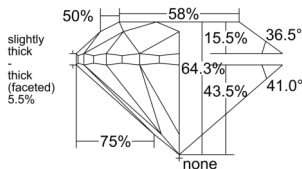

GIA®

FACSIMILE

GIA REPORT 5546294373

Verify this report at GIA.edu

GIA NATURAL DIAMOND DOSSIER®

December 24, 2025
GIA Report Number 5546294373
Shape and Cutting Style ..... Round Brilliant
Measurements ..... 5.52 - 5.57 x 3.57 mm

GRADING RESULTS

Carat Weight ..... 0.70 carat
Color Grade ..... D
Clarity Grade S11
Cut Grade ..... Very Good

ADDITIONAL GRADING INFORMATION

Polish ..... Excellent
Symmetry ..... Excellent
Fluorescence ..... Very Strong Blue
Clarity Characteristics ..... Crystal, Cloud
Inscription(s): GIA 5546294373

PROPORTIONS

Profile to actual proportions