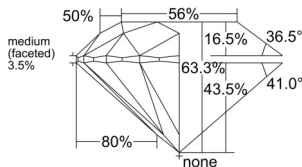

GIA®

FACSIMILE

GIA REPORT 5546279824

Verify this report at GIA.edu

GIA NATURAL DIAMOND DOSSIER®

December 19, 2025
GIA Report Number 5546279824
Shape and Cutting Style ..... Round Brilliant
Measurements ..... 4.67 - 4.71 x 2.97 mm

GRADING RESULTS

Carat Weight ..... 0.40 carat
Color Grade ..... D
Clarity Grade VVS1
Cut Grade ..... Excellent

ADDITIONAL GRADING INFORMATION

Polish ..... Excellent
Symmetry ..... Excellent
Fluorescence ..... None
Clarity Characteristics ..... Pinpoint, Feather
Inscription(s): GIA 5546279824

PROPORTIONS

Profile to actual proportions