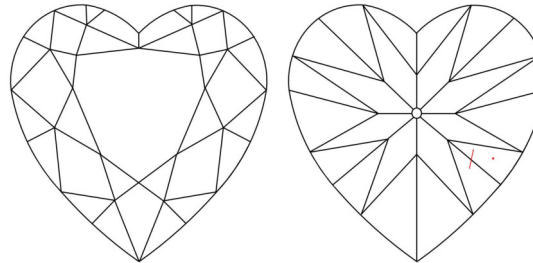

GIA NATURAL DIAMOND GRADING REPORT

 December 19, 2025
 GIA Report Number 5546273149
 Shape and Cutting Style Heart Brilliant
 Measurements 6.36 x 6.86 x 3.92 mm

GRADING RESULTS

 Carat Weight 1.02 carat
 Color Grade J
 Clarity Grade VS1

ADDITIONAL GRADING INFORMATION

 Polish Excellent
 Symmetry Excellent
 Fluorescence None
 Inscription(s): GIA 5546273149

PROPORTIONS

Profile not to actual proportions

CLARITY CHARACTERISTICS

KEY TO SYMBOLS*

-  Feather
-  Pinpoint

* Red symbols denote internal characteristics (inclusions). Green or black symbols denote external characteristics (blemishes). Diagram is an approximate representation of the diamond, and symbols shown indicate type, position, and approximate size of clarity characteristics. All clarity characteristics may not be shown. Details of finish are not shown.