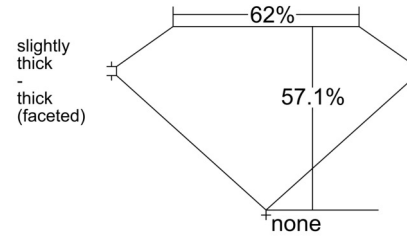

GIA NATURAL DIAMOND GRADING REPORT

 December 19, 2025
 GIA Report Number 5546273149
 Shape and Cutting Style Heart Brilliant
 Measurements 6.36 x 6.86 x 3.92 mm

GRADING RESULTS

 Carat Weight 1.02 carat
 Color Grade J
 Clarity Grade VS1

ADDITIONAL GRADING INFORMATION

 Polish Excellent
 Symmetry Excellent
 Fluorescence None
 Inscription(s): GIA 5546273149

PROPORTIONS

Profile not to actual proportions

CLARITY CHARACTERISTICS

KEY TO SYMBOLS*

-  Feather
-  Pinpoint

* Red symbols denote internal characteristics (inclusions). Green or black symbols denote external characteristics (blemishes). Diagram is an approximate representation of the diamond, and symbols shown indicate type, position, and approximate size of clarity characteristics. All clarity characteristics may not be shown. Details of finish are not shown.