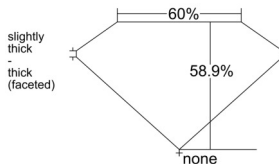

GIA®

FACSIMILE

GIA REPORT 5546270831

Verify this report at GIA.edu

GIA NATURAL DIAMOND DOSSIER®

December 19, 2025
GIA Report Number 5546270831
Shape and Cutting Style ..... Heart Brilliant
Measurements ..... 5.33 x 6.14 x 3.62 mm

GRADING RESULTS

Carat Weight ..... 0.73 carat
Color Grade ..... G
Clarity Grade VS2

ADDITIONAL GRADING INFORMATION

Polish ..... Very Good
Symmetry ..... Excellent
Fluorescence ..... None
Clarity Characteristics ..... Cloud
Inscription(s): GIA 5546270831

PROPORTIONS

Profile not to actual proportions

GRADING SCALES

GIA COLOR SCALE		GIA CLARITY SCALE			
COLORLESS	D	VERY VERY SLIGHTLY INCLUDED	FLAWLESS		
	E		INTERNALLY FLAWLESS		
	F		VVS₁		
	G		VVS₂		
	NEAR COLORLESS	H	VERY SLIGHTLY INCLUDED	VS₁	
		I		VS₂	
		FAINT	J	SLIGHTLY INCLUDED	SI₁
			K		SI₂
	L		I₁		
	VERTICALLY LIGHT		M	INCLUDED	I₂
N			I₃		
O					
P					
LIGHT	Q				
	R				
	S				
	T				
	U				
	V				
	W				
	X				
	Y				
	Z