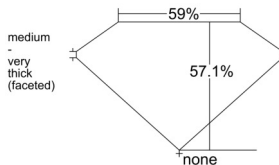

GIA®

FACSIMILE

GIA REPORT 5546270357

Verify this report at GIA.edu

GIA NATURAL DIAMOND DOSSIER®

December 19, 2025
GIA Report Number 5546270357
Shape and Cutting Style ..... Heart Brilliant
Measurements ..... 5.37 x 5.94 x 3.39 mm

GRADING RESULTS

Carat Weight ..... 0.60 carat
Color Grade ..... D
Clarity Grade S11

ADDITIONAL GRADING INFORMATION

Polish ..... Excellent
Symmetry ..... Excellent
Fluorescence ..... None
Clarity Characteristics ..... Crystal, Feather, Cavity
Inscription(s): GIA 5546270357

PROPORTIONS

Profile not to actual proportions

GRADING SCALES

GIA COLOR SCALE		GIA CLARITY SCALE	
COLORLESS	D	VERY VERY SLIGHTLY INCLUDED	FLAWLESS
	E		INTERNALLY FLAWLESS
	F		VVS₁
	G		VVS₂
	H		VS₁
	I		VS₂
	J		S1₁
	K		S1₂
	L		I₁
	M		I₂
NEAR COLORLESS	N	SLIGHTLY INCLUDED	I₃
	O		
	P		
	Q		
FAINT	R		
	S		
	T		
	U		
VERT LIGHT	V		
	W		
	X		
	Y		
LIGHT	Z