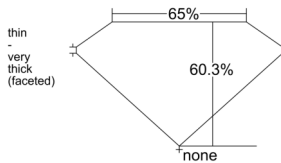

GIA®

FACSIMILE

GIA REPORT 5546259286

Verify this report at GIA.edu

GIA NATURAL DIAMOND DOSSIER®

December 18, 2025
GIA Report Number 5546259286
Shape and Cutting Style ..... Pear Brilliant
Measurements ..... 7.04 x 4.43 x 2.67 mm

GRADING RESULTS

Carat Weight ..... 0.50 carat
Color Grade ..... G
Clarity Grade VS1

ADDITIONAL GRADING INFORMATION

Polish ..... Very Good
Symmetry ..... Very Good
Fluorescence ..... Medium Blue
Clarity Characteristics ..... Crystal, Needle
Inscription(s): GIA 5546259286

PROPORTIONS

Profile not to actual proportions

GRADING SCALES

GIA COLOR SCALE		GIA CLARITY SCALE			
COLORLESS	D	VERY VERY SLIGHTLY INCLUDED	FLAWLESS		
	E		INTERNALLY FLAWLESS		
	F		VVS₁		
	NEAR COLORLESS	G	VVS₂		
		H	VERY SLIGHTLY INCLUDED	VS₁	
		I		VS₂	
		FAINT	J	SLIGHTLY INCLUDED	SI₁
			K		SI₂
	L		INCLUDED		I₁
	M			I₂	
VERT LIGHT	N		LIGHT	I₃	
	O				
	P				
	Q				
	R				
	S				
LIGHT	T				
	U				
	V				
	W				
	X				
Y					
Z