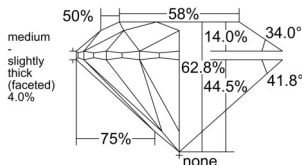

GIA®

FACSIMILE

GIA REPORT 5546234154

Verify this report at GIA.edu

GIA NATURAL DIAMOND DOSSIER®

December 17, 2025
GIA Report Number 5546234154
Shape and Cutting Style ..... Round Brilliant
Measurements ..... 5.80 - 5.86 x 3.66 mm

GRADING RESULTS

Carat Weight ..... 0.77 carat
Color Grade ..... G
Clarity Grade VVS1
Cut Grade ..... Excellent

ADDITIONAL GRADING INFORMATION

Polish ..... Excellent
Symmetry ..... Excellent
Fluorescence ..... Strong Blue
Clarity Characteristics ..... Pinpoint, Feather
Inscription(s): GIA 5546234154

PROPORTIONS

Profile to actual proportions

GRADING SCALES

GIA COLOR SCALE

COLORESS	D
	E
	F
	G
	H
	I
	J
NEAR COLORESS	K
	L
FANT	M
	N
	O
	P
VERY LIGHT	Q
	R
	S
	T
	U
	V
	W
	X
	Y
LIGHT	Z

GIA CLARITY SCALE

VERY VERY SLIGHTLY INCLUDED	FLAWLESS
	INTERNALLY FLAWLESS
VERY SLIGHTLY INCLUDED	VVS₁
	VVS₂
SLIGHTLY INCLUDED	VS₁
	VS₂
INCLUDED	SI₁
	SI₂
	I₁
	I₂
	I₃

GIA CUT SCALE

EXCELLENT
VERY GOOD
GOOD
FAIR
POOR