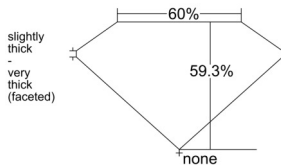

GIA®

FACSIMILE

GIA REPORT 5546217663

Verify this report at GIA.edu

GIA NATURAL DIAMOND DOSSIER®

December 12, 2025
GIA Report Number 5546217663
Shape and Cutting Style ..... Heart Brilliant
Measurements ..... 4.87 x 5.59 x 3.32 mm

GRADING RESULTS

Carat Weight ..... 0.50 carat
Color Grade ..... G
Clarity Grade VS2

ADDITIONAL GRADING INFORMATION

Polish ..... Very Good
Symmetry ..... Very Good
Fluorescence ..... None
Clarity Characteristics ..... Crystal
Inscription(s): GIA 5546217663

PROPORTIONS

Profile not to actual proportions

GRADING SCALES

GIA COLOR SCALE		GIA CLARITY SCALE		
COLORLESS	D	VERY VERY SLIGHTLY INCLUDED	FLAWLESS	
	E		INTERNALLY FLAWLESS	
	F		VS₁	
	G		VS₂	
	NEAR COLORLESS	H	VERY SLIGHTLY INCLUDED	VS₁
		I		VS₂
		J	SLIGHTLY INCLUDED	I₁
		K		I₂
		L		I₃
		M		
FAINT	N	INCLUDED		
	O			
	P			
	Q			
	R			
	S			
	T			
	U			
VERT LIGHT	V			
	W			
	X			
	Y			
LIGHT	Z