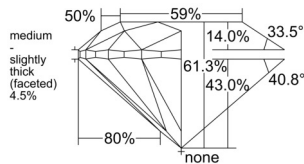

GIA®

FACSIMILE

GIA REPORT

5546215054

Verify this report at GIA.edu

GIA NATURAL DIAMOND DOSSIER®

December 11, 2025
GIA Report Number 5546215054
Shape and Cutting Style ..... Round Brilliant
Measurements ..... 5.06 - 5.09 x 3.11 mm

GRADING RESULTS

Carat Weight ..... 0.50 carat
Color Grade I
Clarity Grade VS2
Cut Grade ..... Excellent

ADDITIONAL GRADING INFORMATION

Polish ..... Excellent
Symmetry ..... Excellent
Fluorescence ..... None
Clarity Characteristics ..... Crystal
Inscription(s): GIA 5546215054

PROPORTIONS

Profile to actual proportions

GRADING SCALES

GIA COLOR SCALE

COLORLESS	D
	E
	F
	G
	H
	I
	J
NEAR COLORLESS	K
	L
Faint	M
	N
	O
	P
Very Light	R
	S
	T
	U
	V
Light	W
	X
	Y
	Z

GIA CLARITY SCALE

FLAWLESS	VERY VERY SLIGHTLY INCLUDED	VS₁	VS₂	VS₁	VS₂	SI₁	SI₂	I₁	I₂	I₃		
											FLAWLESS	INTERNALLY FLAWLESS

GIA CUT SCALE

EXCELLENT
VERY GOOD
GOOD
FAIR
POOR