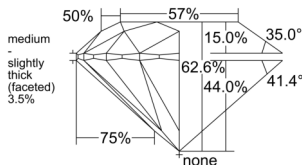

GIA®

FACSIMILE

GIA REPORT 5546209524

Verify this report at GIA.edu

GIA NATURAL DIAMOND DOSSIER®

December 10, 2025
GIA Report Number 5546209524
Shape and Cutting Style ..... Round Brilliant
Measurements ..... 4.40 - 4.43 x 2.77 mm

GRADING RESULTS

Carat Weight ..... 0.33 carat
Color Grade ..... E
Clarity Grade VVS1
Cut Grade ..... Excellent

ADDITIONAL GRADING INFORMATION

Polish ..... Excellent
Symmetry ..... Excellent
Fluorescence ..... None
Clarity Characteristics..... Cloud, Pinpoint, Internal Graining
Inscription(s): GIA 5546209524

PROPORTIONS

GRADING SCALES

GIA COLOR SCALE

COLORLESS	D
	E
	F
	G
	H
	I
	J
NEAR COLORLESS	K
	L
FAIN	M
	N
	O
	P
VERY LIGHT	Q
	R
	S
	T
	U
	V
	W
	X
	Y
LIGHT	Z

GIA CLARITY SCALE

FLAWLESS	INTERNAL FLAWLESS	
		FLAWLESS
VERY VERY SLIGHTLY INCLUDED	VVS₁	
	VVS₂	
VERY SLIGHTLY INCLUDED	VS₁	
	VS₂	
SLIGHTLY INCLUDED	SI₁	
	SI₂	
INCLUDED	I₁	
	I₂	
	I₃	

GIA CUT SCALE

EXCELLENT
VERY GOOD
GOOD
FAIR
POOR