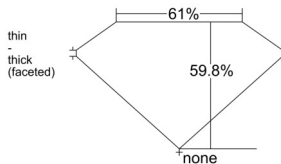

GIA®

FACSIMILE

GIA REPORT 5546196840

Verify this report at GIA.edu

GIA NATURAL DIAMOND DOSSIER®

December 10, 2025
GIA Report Number 5546196840
Shape and Cutting Style ..... Heart Brilliant
Measurements ..... 4.13 x 4.86 x 2.91 mm

GRADING RESULTS

Carat Weight ..... 0.33 carat
Color Grade ..... F
Clarity Grade VS2

ADDITIONAL GRADING INFORMATION

Polish ..... Excellent
Symmetry ..... Very Good
Fluorescence ..... None
Clarity Characteristics ..... Cloud, Feather
Inscription(s): GIA 5546196840

PROPORTIONS

Profile not to actual proportions

GRADING SCALES

GIA COLOR SCALE		GIA CLARITY SCALE			
COLORLESS	D	VERY VERY SLIGHTLY INCLUDED	FLAWLESS		
	E		INTERNALLY FLAWLESS		
	F	VERY SLIGHTLY INCLUDED	VVS₁		
	G		VVS₂		
	H		VS₁		
	NEAR COLORLESS	I	SLIGHTLY INCLUDED	VS₂	
		J		SI₁	
		FAINT	K	INCLUDED	SI₂
			L		I₁
			M		I₂
VERT LIGHT	N	LIGHT	I₃		
	O				
	P				
	Q				
	R