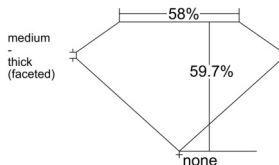

GIA®

FACSIMILE

GIA REPORT 5546174368

Verify this report at GIA.edu

GIA NATURAL DIAMOND DOSSIER®

December 05, 2025
GIA Report Number 5546174368
Shape and Cutting Style ..... Heart Brilliant
Measurements ..... 5.19 x 6.16 x 3.68 mm

GRADING RESULTS

Carat Weight ..... 0.70 carat
Color Grade ..... H
Clarity Grade VS2

ADDITIONAL GRADING INFORMATION

Polish ..... Excellent
Symmetry ..... Very Good
Fluorescence ..... None
Clarity Characteristics..... Feather, Crystal, Indented Natural
Inspection(s): GIA 5546174368

PROPORTIONS

Profile not to actual proportions

GRADING SCALES

GIA COLOR SCALE		GIA CLARITY SCALE			
COLORLESS	D	VERY VERY SLIGHTLY INCLUDED	FLAWLESS		
	E		INTERNALLY FLAWLESS		
	F		VVS₁		
	NEAR COLORLESS	G	VVS₂		
		H	VERY SLIGHTLY INCLUDED	VS₁	
		I		VS₂	
		FAINT	J	SLIGHTLY INCLUDED	SI₁
	K		SI₂		
	L		INCLUDED		I₁
	M			I₂	
N	I₃				
VERTICALLY LIGHT	O				
	P				
	Q				
	R				
	S				
	T				
LIGHT	U				
	V				
	W				
	X				
	Y				
	Z