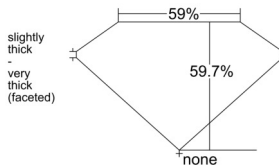

GIA®

FACSIMILE

GIA REPORT 5546173011

Verify this report at GIA.edu

GIA NATURAL DIAMOND DOSSIER®

December 05, 2025
GIA Report Number 5546173011
Shape and Cutting Style ..... Heart Brilliant
Measurements ..... 4.83 x 5.43 x 3.25 mm

GRADING RESULTS

Carat Weight ..... 0.50 carat
Color Grade ..... G
Clarity Grade VS2

ADDITIONAL GRADING INFORMATION

Polish ..... Excellent
Symmetry ..... Excellent
Fluorescence ..... None
Clarity Characteristics ..... Feather
Inscription(s): GIA 5546173011

PROPORTIONS

Profile not to actual proportions

GRADING SCALES

GIA COLOR SCALE		GIA CLARITY SCALE			
COLORLESS	D	VERY VERY SLIGHTLY INCLUDED	FLAWLESS		
	E		INTERNALLY FLAWLESS		
	F		VVS₁		
	NEAR COLORLESS	G	VVS₂		
		H	VERY SLIGHTLY INCLUDED	VS₁	
		I		VS₂	
		FAINT	J	SLIGHTLY INCLUDED	SI₁
			K		SI₂
	L		INCLUDED		I₁
	M			I₂	
N	I₃				
VERT LIGHT	O				
	P				
	Q				
	R				
	S				
	T				
LIGHT	U				
	V				
	W				
	X				
Y					
Z