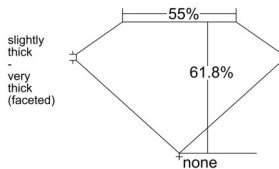

GIA®

FACSIMILE

GIA REPORT 5546141906

Verify this report at GIA.edu

GIA NATURAL DIAMOND DOSSIER®

December 02, 2025
GIA Report Number 5546141906
Shape and Cutting Style ..... Heart Brilliant
Measurements ..... 5.00 x 5.63 x 3.48 mm

GRADING RESULTS

Carat Weight ..... 0.60 carat
Color Grade I
Clarity Grade VS2

ADDITIONAL GRADING INFORMATION

Polish ..... Excellent
Symmetry ..... Very Good
Fluorescence ..... None
Clarity Characteristics ..... Feather
Inscription(s): GIA 5546141906

PROPORTIONS

GRADING SCALES

GIA COLOR SCALE		GIA CLARITY SCALE			
COLORLESS	D	VERY VERY SLIGHTLY INCLUDED	FLAWLESS		
	E		INTERNALLY FLAWLESS		
	F	VERY SLIGHTLY INCLUDED	VVS₁		
	G		VVS₂		
	H		VS₁		
	NEAR COLORLESS	I	SLIGHTLY INCLUDED	VS₂	
		J		SI₁	
		FAINT	K	INCLUDED	SI₂
			L		I₁
			M		I₂
VERT LIGHT	N	LIGHT	I₃		
	O				
	P				
	Q				
	R				
	S				
	T