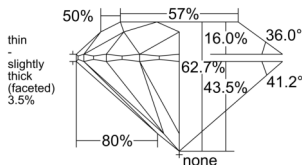

GIA®

FACSIMILE

GIA REPORT 5546138496

Verify this report at GIA.edu

GIA NATURAL DIAMOND DOSSIER®

December 02, 2025
GIA Report Number 5546138496
Shape and Cutting Style ..... Round Brilliant
Measurements ..... 4.69 - 4.73 x 2.95 mm

GRADING RESULTS

Carat Weight ..... 0.40 carat
Color Grade I
Clarity Grade VS1
Cut Grade ..... Excellent

ADDITIONAL GRADING INFORMATION

Polish ..... Excellent
Symmetry ..... Excellent
Fluorescence ..... Faint
Clarity Characteristics ..... Crystal, Pinpoint
Inscription(s): GIA 5546138496

PROPORTIONS

GRADING SCALES

GIA COLOR SCALE

COLORLESS	D
	E
	F
	G
	H
	I
	J
NEAR COLORLESS	K
	L
FAIN	M
	N
	O
	P
VERY LIGHT	Q
	R
	S
	T
	U
	V
	W
	X
	Y
LIGHT	Z

GIA CLARITY SCALE

FLAWLESS	INTERNAL FLAWLESS	
		FLAWLESS
VERY VERY SLIGHTLY INCLUDED	VVS₁	
	VVS₂	
VERY SLIGHTLY INCLUDED	VS₁	
	VS₂	
SLIGHTLY INCLUDED	SI₁	
	SI₂	
INCLUDED	I₁	
	I₂	
	I₃	

GIA CUT SCALE

EXCELLENT
VERY GOOD
GOOD
FAIR
POOR