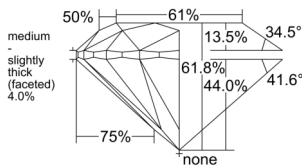

GIA®

FACSIMILE

GIA REPORT 5546138073

Verify this report at GIA.edu

GIA NATURAL DIAMOND DOSSIER®

December 03, 2025
GIA Report Number 5546138073
Shape and Cutting Style ..... Round Brilliant
Measurements ..... 5.65 - 5.69 x 3.50 mm

GRADING RESULTS

Carat Weight ..... 0.70 carat
Color Grade ..... D
Clarity Grade VVS2
Cut Grade ..... Excellent

ADDITIONAL GRADING INFORMATION

Polish ..... Excellent
Symmetry ..... Excellent
Fluorescence ..... None
Clarity Characteristics ..... Cloud, Needle, Pinpoint
Inspection(s): GIA 5546138073

PROPORTIONS

Profile to actual proportions