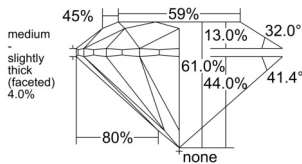

GIA®

FACSIMILE

GIA REPORT

5546134440

Verify this report at GIA.edu

GIA NATURAL DIAMOND DOSSIER®

December 02, 2025
GIA Report Number 5546134440
Shape and Cutting Style ..... Round Brilliant
Measurements ..... 4.32 - 4.34 x 2.64 mm

GRADING RESULTS

Carat Weight ..... 0.30 carat
Color Grade ..... F
Clarity Grade VVS1
Cut Grade ..... Excellent

ADDITIONAL GRADING INFORMATION

Polish ..... Excellent
Symmetry ..... Excellent
Fluorescence ..... None
Clarity Characteristics ..... Pinpoint
Inscription(s): GIA 5546134440

PROPORTIONS

Profile to actual proportions

GRADING SCALES

GIA COLOR SCALE

COLORLESS	D
	E
	F
	G
	H
	I
	J
NEAR COLORLESS	K
	L
FAIN	M
	N
	O
	P
	Q
VERY LIGHT	R
	S
	T
	U
	V
	W
	X
	Y
LIGHT	Z

GIA CLARITY SCALE

	FLAWLESS
	INTERNALLY FLAWLESS
VERY VERY SLIGHTLY INCLUDED	VVS₁
	VVS₂
VERY SLIGHTLY INCLUDED	VS₁
	VS₂
SLIGHTLY INCLUDED	SI₁
	SI₂
	I₁
	I₂
INCLUDED	I₃

GIA CUT SCALE

	EXCELLENT
	VERY GOOD
	GOOD
	FAIR
	POOR