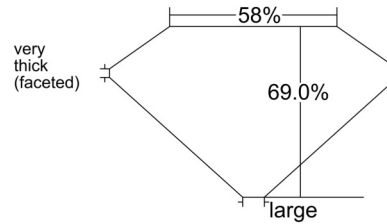

PROPORTIONS

Profile not to actual proportions