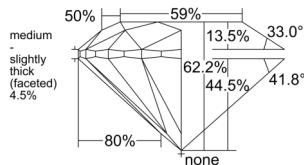

GIA®

FACSIMILE

GIA REPORT

5546106604

Verify this report at GIA.edu

GIA NATURAL DIAMOND DOSSIER®

December 01, 2025
GIA Report Number 5546106604
Shape and Cutting Style ..... Round Brilliant
Measurements ..... 5.08 - 5.11 x 3.17 mm

GRADING RESULTS

Carat Weight ..... 0.50 carat
Color Grade ..... J
Clarity Grade VS1
Cut Grade ..... Excellent

ADDITIONAL GRADING INFORMATION

Polish ..... Excellent
Symmetry ..... Excellent
Fluorescence ..... None
Clarity Characteristics ..... Cloud, Needle
Inscription(s): GIA 5546106604

PROPORTIONS

Profile to actual proportions