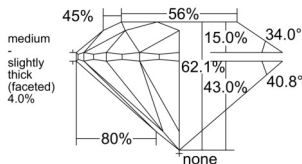

GIA®

FACSIMILE

GIA REPORT 5546072637

Verify this report at GIA.edu

GIA NATURAL DIAMOND DOSSIER®

November 24, 2025
GIA Report Number 5546072637
Shape and Cutting Style ..... Round Brilliant
Measurements ..... 4.70 - 4.72 x 2.93 mm

GRADING RESULTS

Carat Weight ..... 0.40 carat
Color Grade ..... G
Clarity Grade VS1
Cut Grade ..... Excellent

ADDITIONAL GRADING INFORMATION

Polish ..... Excellent
Symmetry ..... Excellent
Fluorescence ..... None
Clarity Characteristics ..... Cloud
Inscription(s): GIA 5546072637

PROPORTIONS

GRADING SCALES

GIA COLOR SCALE

COLOREDNESS	D
	E
	F
	G
	H
	I
	J
NEAR COLORLESS	K
	L
FAIN	M
	N
	O
	P
VERY LIGHT	R
	S
	T
	U
	V
	W
	X
	Y
LIGHT	Z

GIA CLARITY SCALE

VERY VERY SLIGHTLY INCLUDED	FLAWLESS
	INTERNALLY FLAWLESS
VERY SLIGHTLY INCLUDED	VVS₁
	VVS₂
SLIGHTLY INCLUDED	VS₁
	VS₂
INCLUDED	SI₁
	SI₂
	I₁
	I₂
	I₃

GIA CUT SCALE

EXCELLENT
VERY GOOD
GOOD
FAIR
POOR