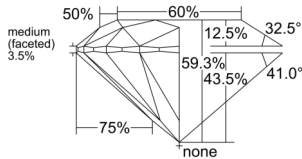

GIA®

FACSIMILE

GIA REPORT 5546072223

Verify this report at GIA.edu

GIA NATURAL DIAMOND DOSSIER®

November 21, 2025
GIA Report Number 5546072223
Shape and Cutting Style ..... Round Brilliant
Measurements ..... 5.16 - 5.20 x 3.07 mm

GRADING RESULTS

Carat Weight ..... 0.50 carat
Color Grade ..... G
Clarity Grade VVS1
Cut Grade ..... Excellent

ADDITIONAL GRADING INFORMATION

Polish ..... Excellent
Symmetry ..... Excellent
Fluorescence ..... None
Clarity Characteristics..... Cloud, Pinpoint, Internal Graining, Feather

Inscription(s): GIA 5546072223

PROPORTIONS

Profile to actual proportions

GRADING SCALES

GIA COLOR SCALE	GIA CLARITY SCALE	GIA CUT SCALE	
D	FLAWLESS	EXCELLENT	
E	INTERNALLY FLAWLESS		
F		VVS₁	VERY GOOD
G	VVS₂		
H	VS₁	GOOD	
I	VS₂		
J	SI₁	FAIR	
K	SI₂		
L	I₁	POOR	
M			
N			
O	I₂		
P			
Q			
R	I₃		
S			
T			
U			
V			
W			
X			
Y			
Z