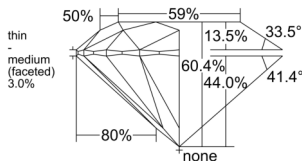

GIA®

FACSIMILE

GIA REPORT 5546061441

Verify this report at GIA.edu

GIA NATURAL DIAMOND DOSSIER®

November 21, 2025
GIA Report Number 5546061441
Shape and Cutting Style ..... Round Brilliant
Measurements ..... 4.55 - 4.58 x 2.76 mm

GRADING RESULTS

Carat Weight ..... 0.34 carat
Color Grade ..... G
Clarity Grade ..... Internally Flawless
Cut Grade ..... Excellent

ADDITIONAL GRADING INFORMATION

Polish ..... Excellent
Symmetry ..... Excellent
Fluorescence ..... Medium Blue
Clarity Characteristics ..... Minor Details of Polish
Inspection(s): GIA 5546061441

PROPORTIONS

GRADING SCALES

GIA COLOR SCALE

COLORLESS	D
	E
	F
	G
	H
	I
	J
NEAR COLORLESS	K
	L
Faint	M
	N
	O
	P
	R
	S
	T
	U
	V
	W
	X
	Y
LIGHT	Z

GIA CLARITY SCALE

VERY VERY SLIGHTLY INCLUDED	FLAWLESS
	INTERNALLY FLAWLESS
VERY SLIGHTLY INCLUDED	VVS₁
	VVS₂
SLIGHTLY INCLUDED	VS₁
	VS₂
INCLUDED	SI₁
	SI₂
	I₁
	I₂
	I₃

GIA CUT SCALE

EXCELLENT
VERY GOOD
GOOD
FAIR
POOR