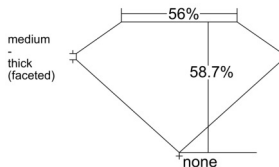

GIA®

FACSIMILE

GIA REPORT 5546042670

Verify this report at GIA.edu

GIA NATURAL DIAMOND DOSSIER®

November 20, 2025
GIA Report Number 5546042670
Shape and Cutting Style ..... Heart Brilliant
Measurements ..... 4.74 x 5.54 x 3.25 mm

GRADING RESULTS

Carat Weight ..... 0.50 carat
Color Grade I
Clarity Grade VVS1

ADDITIONAL GRADING INFORMATION

Polish ..... Excellent
Symmetry ..... Very Good
Fluorescence ..... None
Clarity Characteristics ..... Needle, Cloud, Feather
Inscription(s): GIA 5546042670

PROPORTIONS

Profile not to actual proportions

GRADING SCALES

GIA COLOR SCALE		GIA CLARITY SCALE			
COLORLESS	D	VERY VERY SLIGHTLY INCLUDED	FLAWLESS		
	E		INTERNALLY FLAWLESS		
	F	VERY SLIGHTLY INCLUDED	VVS₁		
	G		VVS₂		
	H		VS₁		
	NEAR COLORLESS	I	SLIGHTLY INCLUDED	VS₂	
		J		SI₁	
		FAINT	K	INCLUDED	SI₂
			L		I₁
			M		I₂
VERT LIGHT	N	INCLUDED	I₃		
	O				
	P				
	Q				
	R				
	S				
	T				
LIGHT	U				
	V				
	W				
	X				
Y					
Z