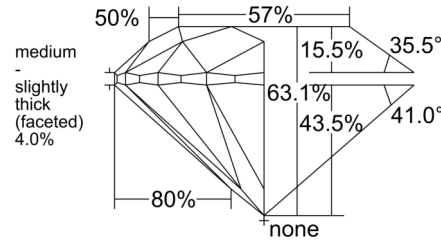

GIA REPORT
5546041961

Verify this report at GIA.edu

FACSIMILE

This is a digital representation of the original GIA Report. This representation might not be accepted in lieu of the original GIA Report in certain circumstances. The original GIA Report includes certain security features which are not reproducible on this facsimile.

GIA NATURAL DIAMOND GRADING REPORT

November 20, 2025
GIA Report Number 5546041961
Shape and Cutting Style ..... Round Brilliant
Measurements ..... 7.21 - 7.27 x 4.57 mm

GRADING RESULTS

Carat Weight ..... 1.50 carat
Color Grade ..... H
Clarity Grade SI1
Cut Grade ..... Excellent

ADDITIONAL GRADING INFORMATION

Polish ..... Excellent
Symmetry ..... Excellent
Fluorescence ..... Strong Blue
Inscription(s): GIA 5546041961

PROPORTIONS

Profile to actual proportions