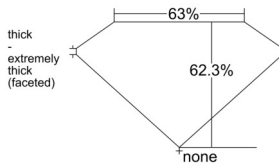

GIA®

FACSIMILE

GIA REPORT 5546028168

Verify this report at GIA.edu

GIA NATURAL DIAMOND DOSSIER®

November 26, 2025
GIA Report Number 5546028168
Shape and Cutting Style ..... Heart Brilliant
Measurements ..... 5.04 x 5.79 x 3.61 mm

GRADING RESULTS

Carat Weight ..... 0.61 carat
Color Grade ..... J
Clarity Grade VVS1

ADDITIONAL GRADING INFORMATION

Polish ..... Excellent
Symmetry ..... Very Good
Fluorescence ..... Medium Blue
Clarity Characteristics ..... Pinpoint, Feather
Inscription(s): GIA 5546028168

PROPORTIONS

Profile not to actual proportions

GRADING SCALES

GIA COLOR SCALE		GIA CLARITY SCALE	
COLORLESS	D	VERY VERY SLIGHTLY INCLUDED	FLAWLESS
	E		INTERNALLY FLAWLESS
	F		VVS₁
	G		VVS₂
	H		VS₁
	I		VS₂
	J		SI₁
	K		SI₂
	L		I₁
	M		I₂
NEAR COLORLESS	N	SLIGHTLY INCLUDED	I₃
	O		
	P		
	Q		
FAINT	R		
	S		
	T		
	U		
VERY LIGHT	V		
	W		
	X		
	Y		
LIGHT	Z